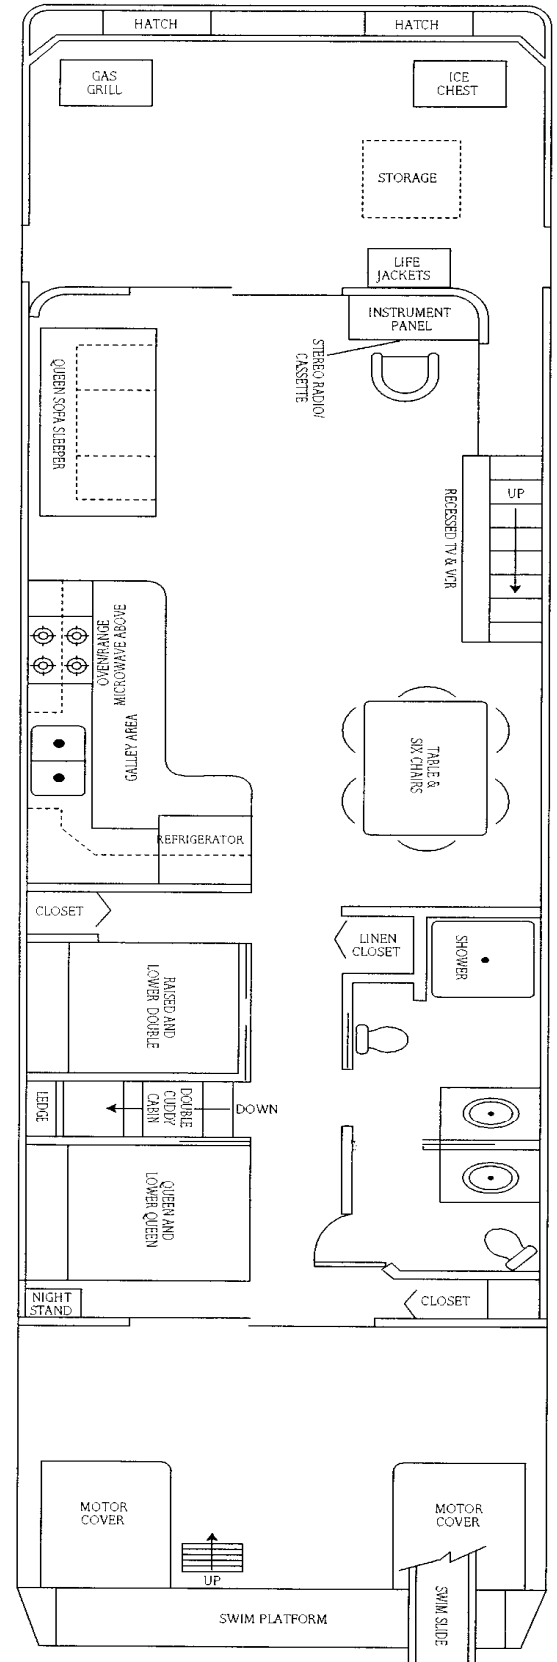

1996 Sumerset Houseboat

- 16x60 Widebody S/S 615 Sq. Ft.
- Twin 115 HP Mercury Four Stroke EFI O/B (2004 or newer)
- 290 Gallon Aluminum Fuel Tanks
- Dual MMC Electronic Shift & Throttle Controls
- 12.5 Westerbeke Generator (Gas)
- Halon Fire Suppression System (in generator compartment)
- Fly Bridge
- Roof Top Canopy
- Roof Top Barsink/Fridge Combo
- Fiberglass Storage Boxes
- Water Slide
- 3 Ton Central Air/Heat
- 4 Bedrooms/2 Baths
- Sleeper Sofa
- Dinette Sleeper Sofa
- Full Size Electric Refrigerator
- Full Size Electric Range/Oven
- Built in Microwave
- Cooking Pots and Utensils
- Gas BBQ Grill
- TV/DVD/Stereo/VHF Radio
- CO2 Detectors
- 160 Gallon Potable Water Holding Tank
- 480 Gallon Grey Water Holding Tank
- 160 Gallon Black Water Holding Tank
- 17 Gallon Electric Hot Water Heater
- Gang Plank
- 2 Anchors/Ropes
- Lifejackets

$79,500.00

Call BOO BOO @ (337)278-0243

Registration #: UT2624KA

Location: Port of Iberia, La